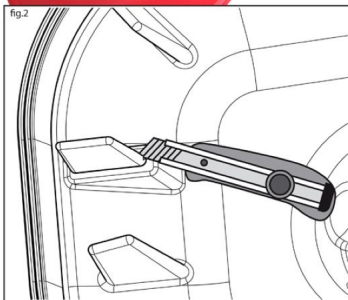

Tapa lavado filtro de aire ktm, tapa filtro de aire, tapa de limpieza filtro de aire.

Calificación: Sin calificación

Precio

[Haga una pregunta sobre este producto](#)

Fabricante: [ZAP TECHNIX](#)

Descripción

TAPA DE LAVADO CAJA DE FILTORO DE AIRE KTM.

-Cubierta de plástico con labio de sellado.

-protege su cabureator de agua, cuando se lava su moto.

-Todas las cubiertas son específicos para tu moto.