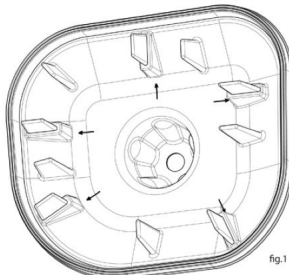

Tapa lavado filtro de aire ktm, tapa filtro de aire, tapa de limpieza filtro de aire.

Calificación: Sin calificación

Precio

[Haga una pregunta sobre este producto](#)

Fabricante: [ZAP TECHNIX](#)

Descripción

TAPA DE LAVADO CAJA DE FILTORO DE AIRE KTM.

-Cubierta de plástico con labio de sellado.

-protege su cabureator de agua, cuando se lava su moto.

-Todas las cubiertas son específicos para tu moto.