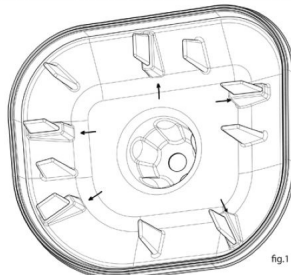

Tapa lavado filtro de aire ktm, tapa filtro de aire, tapa de limpieza filtro de aire.

Calificación: Sin calificación

Precio

[Haga una pregunta sobre este producto](#)

Fabricante: [ZAP TECHNIX](#)

Descripción

TAPA DE LAVADO CAJA DE FILTORO DE AIRE KTM.

-Cubierta de plástico con labio de sellado.

-protege su cabureator de agua, cuando se lava su moto.

-Todas las cubiertas son específicos para tu moto.