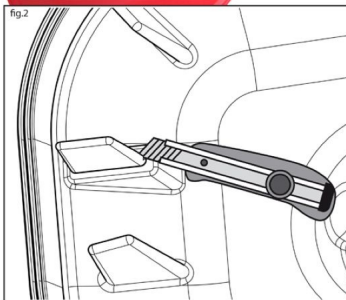

Tapa lavado filtro de aire ktm, tapa filtro de aire, tapa de limpieza filtro de aire.

Calificación: Sin calificación

Precio

[Haga una pregunta sobre este producto](#)

Fabricante: [ZAP TECHNIX](#)

Descripción

TAPA DE LAVADO CAJA DE FILTORO DE AIRE KTM.

-Cubierta de plástico con labio de sellado.

-protege su cabureator de agua, cuando se lava su moto.

-Todas las cubiertas son específicos para tu moto.